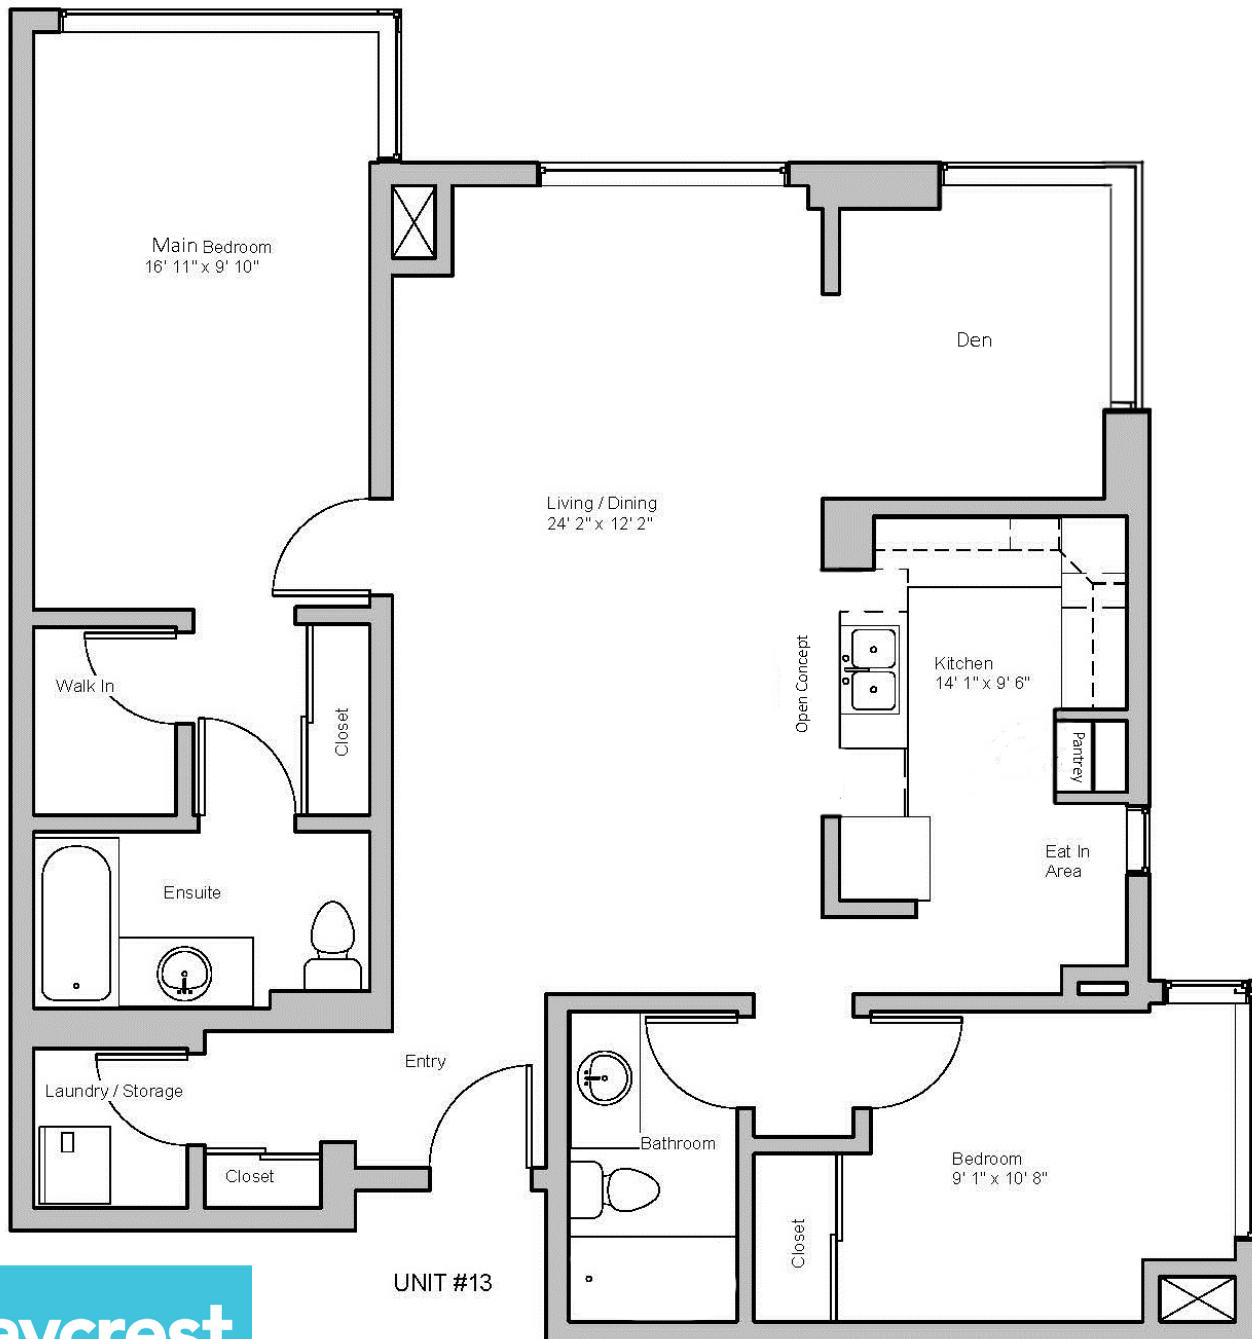

TWO NEPTUNE DRIVE

A Baycrest Residential Property

The Ledbury

Suite 13

1,224 Square Feet

UNIT #13

Baycrest