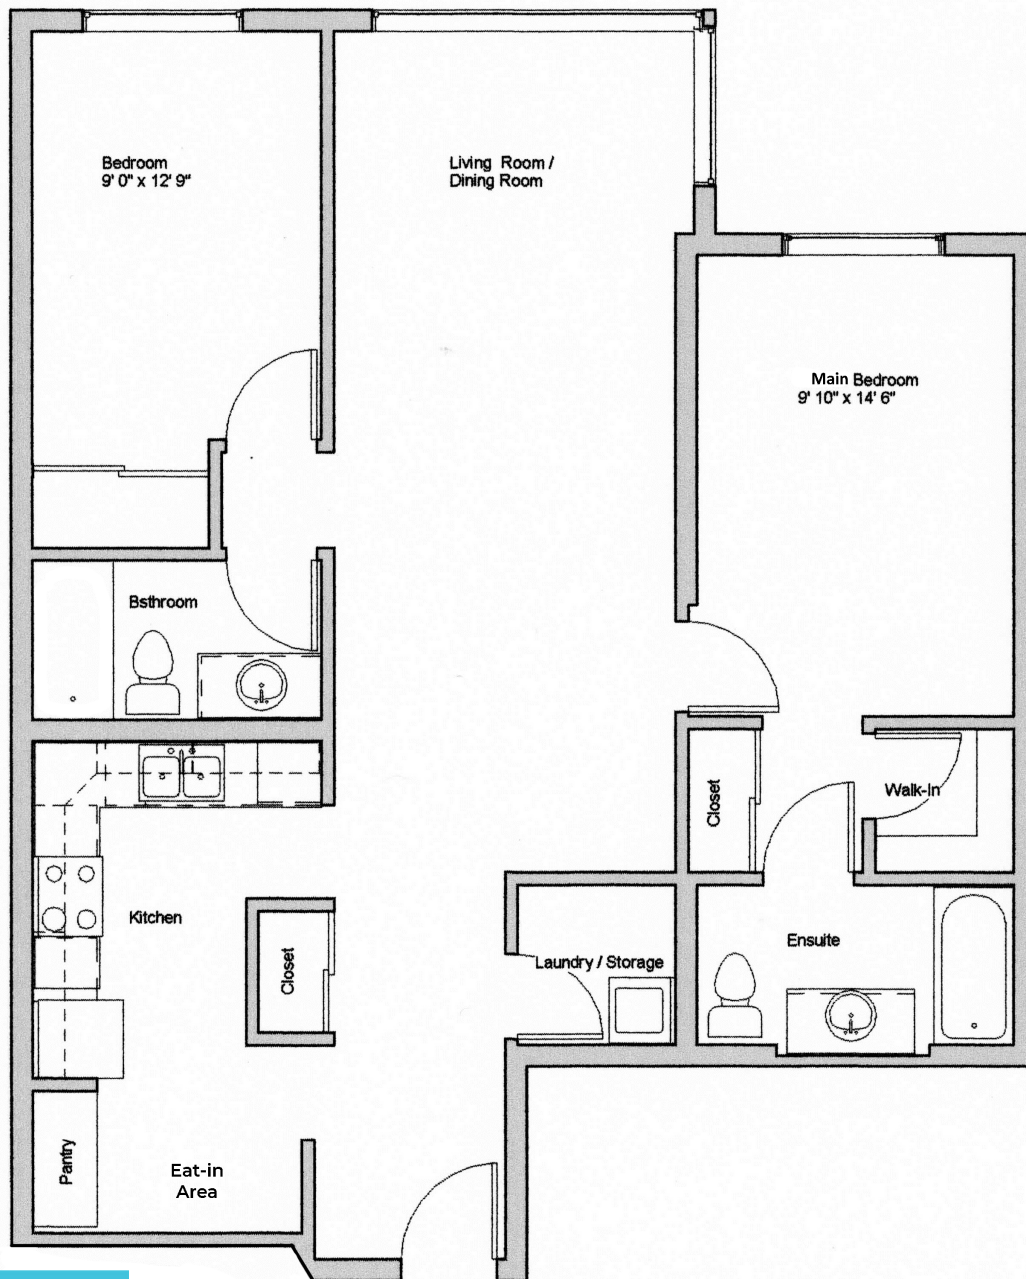

TWO NEPTUNE DRIVE

A Baycrest Residential Property

The Chaplin

Suite 12

1,095 Square Feet

Baycrest